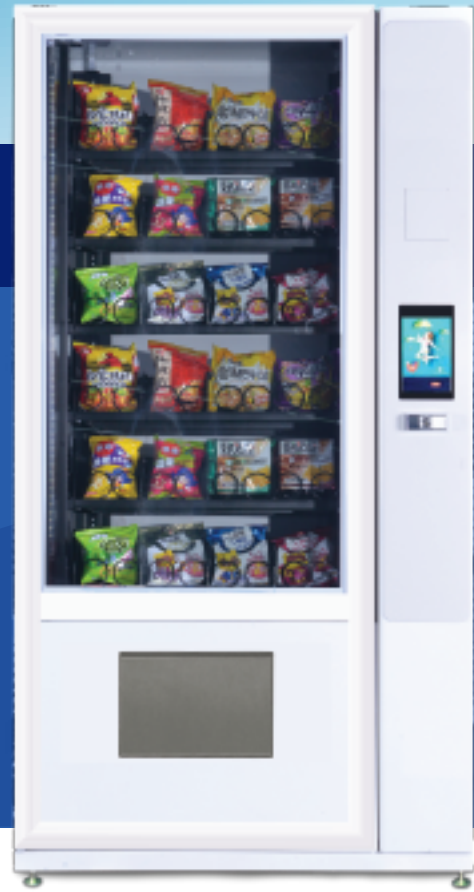

LEIYUNFENG

LY511-W772D800-LE-260S85-CHH

设计理念

- ▶ 创新优雅外观，全视景货仓、LED照明，选货、出货更直观。
- ▶ 卓越产品性能，触摸屏加工控电脑，智能化与数字化相结合，提供更好人机互动体验。
- ▶ 灵活先进的出货方式，适用于食品饮料类、酒类、办公用品类、日用品类等各类商品。
- ▶ 多种支付方式可同时定制，支付更便捷。
- ▶ 取货防盗，保证货仓内商品的安全性。
- ▶ 适合放置于机场、火车站、商场、学校、写字楼、地铁、医院、酒店、游乐场等各种公众场所。
- ▶ 云后台管理系统实时掌控机器运转状态、商品销售情况。
- ▶ 专业化研发设计以满足客户不同定制需求。

技术参数 | FEATURES

• 机身尺寸 (宽*高*深) DIMENSION (W*H*D)

- 1200*1850*815mm

• 货仓种类 TRAYS

- 弹簧、履带、挂钩、大容量货仓可随意搭配，高度比例均可调整
- Spiral, conveyor belt, hanger, high capacity tray and tray height are flexible and adjustable to merchandise.

DESIGN CONCEPT

- ▶ The machine has a graceful and creative looks. Full visualization tray and LED light is more convenient for selection.
- ▶ Excellent performance, with computerized touch screen and better interactive experience.
- ▶ Flexible serving style suitable for vending of foods, drinks, beers, office stationery and everyday objects.
- ▶ Customized multiple money acceptance.
- ▶ Anti-theft serving system to guarantee the safety of the machine.
- ▶ Applying to many public places such as Airport, Railway station, Shopping mall, School, Office buildings, Subway station, Hospital, Hotel and Fairground.
- ▶ Monitoring the vending machine online by the cloud, remoted control & managerial system.
- ▶ Professional R&D for customized request.