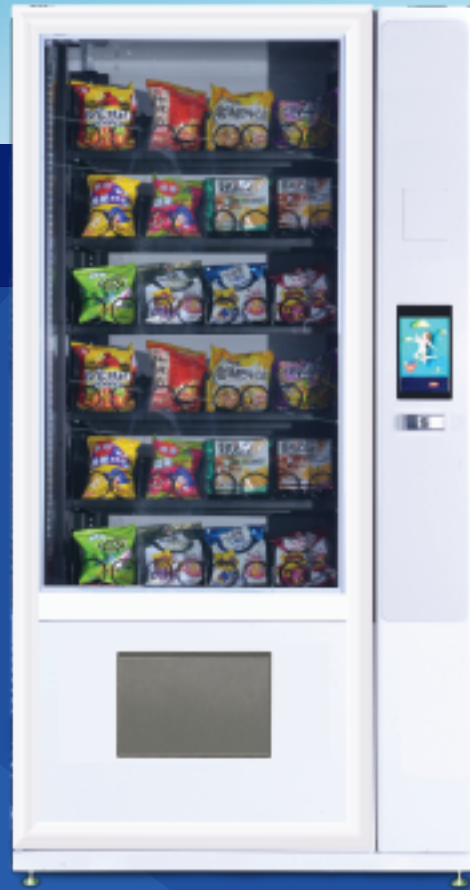

LEIYUNFENG

LY511-W772D800-LE-260S85-CHH

设计理念

- ▶ 创新优雅外观，全视景货仓、LED照明，选货、出货更直观。
- ▶ 卓越产品性能，触摸屏加工控电脑，智能化与数字化相结合，提供更好人机互动体验。
- ▶ 灵活先进的出货方式，适用于食品饮料类、酒类、办公用品类、日用品类等各类商品。
- ▶ 多种支付方式可同时定制，支付更便捷。
- ▶ 取货防盗，保证货仓内商品的安全性。
- ▶ 适合放置于机场、火车站、商场、学校、写字楼、地铁、医院、酒店、游乐场等各种公众场所。
- ▶ 云后台管理系统实时掌控机器运转状态、商品销售情况。
- ▶ 专业化研发设计以满足客户不同定制需求。

• 升降装置 ELEVATOR

- 支持一梯多货购物 / 落底升降梯
- Support multi products vending in one elevator running; Elevator to machine bottom

支付方式
PAYMENT METHOD

022-58508897
www.leiyunfeng.com

LEIYUNFENG

LY511-W772D800-LE-260S85-CHH

DESIGN CONCEPT

- ▶ The machine has a graceful and creative looks. Full visualization tray and LED light is more convenient for selection.
- ▶ Excellent performance, with computerized touch screen and better interactive experience.
- ▶ Flexible serving style suitable for vending of foods, drinks, beers, office stationery and everyday objects.
- ▶ Customized multiple money acceptance.
- ▶ Anti-theft serving system to guarantee the safety of the machine.
- ▶ Applying to many public places such as Airport, Railway station, Shopping mall, School, Office buildings, Subway station, Hospital, Hotel and Fairground.
- ▶ Monitoring the vending machine online by the cloud, remoted control & managerial system.
- ▶ Professional R&D for customized request.